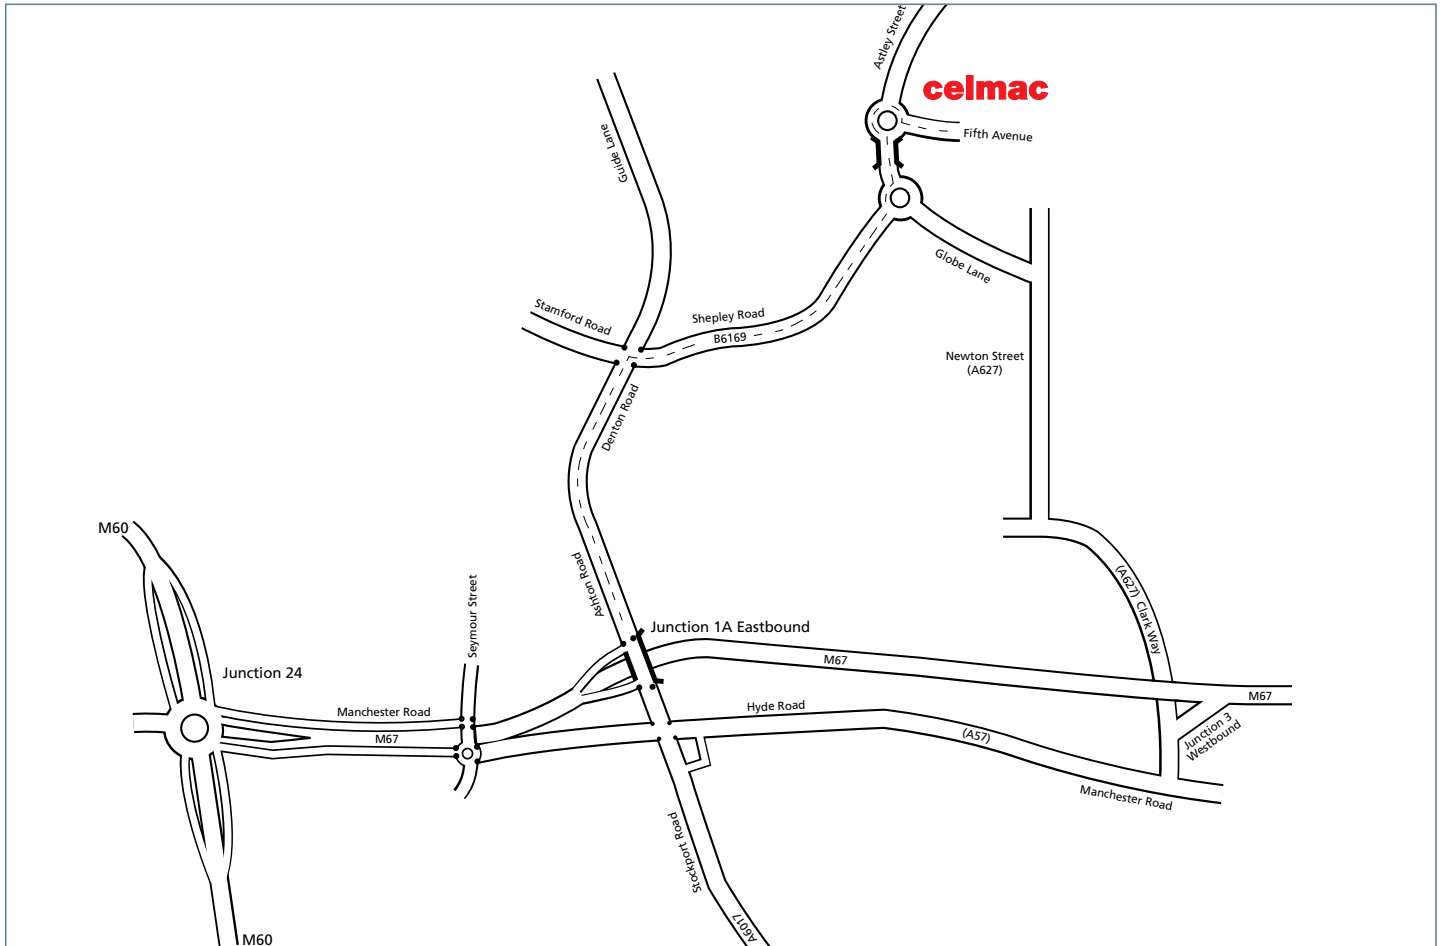

CME Sanitary Systems Limited - Celmac Site

Unit 2, Fifth Avenue, Tameside Park, Dukinfield, Cheshire SK16 4PP

Telephone: 0161 342 8000 · Fax: 0161 342 8026

How to find us

From the South/Midlands

At M6 Junction 19, take the A556 to Altrincham / Sale / M56.

Join M56 towards the Airport, take the M60 to Denton then take the M67 for one junction. *After exit from M67, at the 'T' Junction turn left, continue through the traffic lights on Ashton Road, then Denton Road, at next set of traffic lights turn right on to the B6169 Shepley Road to next roundabout, over the bridge and turn right at roundabout onto fifth avenue

From the North/North East

At M62, Junction 18 take the M60 direction Oldham Junction 24, Denton. Take M67 for one junction and follow directions as to the left*

From M1

Exit M1 at Junction 35A. Take A616 and then A628 towards Manchester keeping straight onto A57 (Mottram Moor). At island take the 3rd exit to M67. At M67 exit 3, keep left towards A57/Hyde/Dukinfield. Turn right onto Clark Way, then turn right onto Newton Street, turn left onto Globe Lane, turn left onto B6169 Astley Street. At island take 2nd exit onto Fifth Avenue