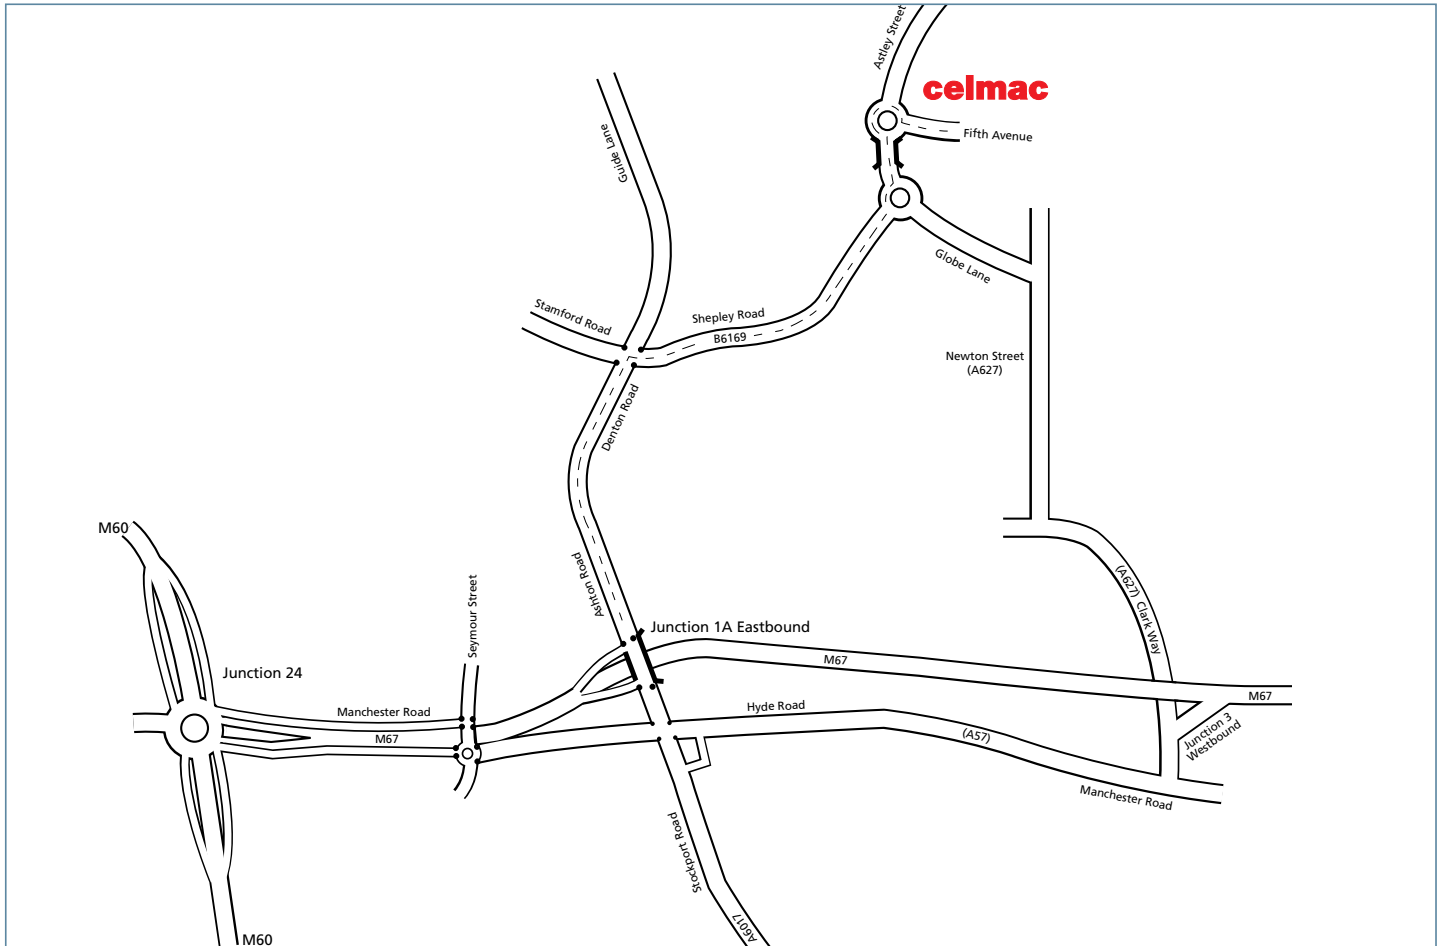

## How to find us

### From the South/Midlands

At M6 Junction 19, take the A556 to Altrincham / Sale / M56.

Join M56 towards the Airport, take the M60 to Denton then take the M67 for one junction. \*After exit from M67, at the 'T' Junction turn left, continue through the traffic lights on Ashton Road, then Denton Road, at next set of traffic lights turn right on to the B6169 Shepley Road to next roundabout, over the bridge and turn right at roundabout onto fifth avenue

### From the North/North East

At M62, Junction 18 take the M60 direction Oldham Junction 24, Denton. Take M67 for one junction and follow directions as to the left\*

### From M1

Exit M1 at Junction 35A. Take A616 and then A628 towards Manchester keeping straight onto A57 (Mottram Moor). At island take the 3rd exit to M67. At M67 exit 3, keep left towards A57/Hyde/Dukinfield. Turn right onto Clark Way, then turn right onto Newton Street, turn left onto Globe Lane, turn left onto B6169 Astley Street. At island take 2nd exit onto Fifth Avenue